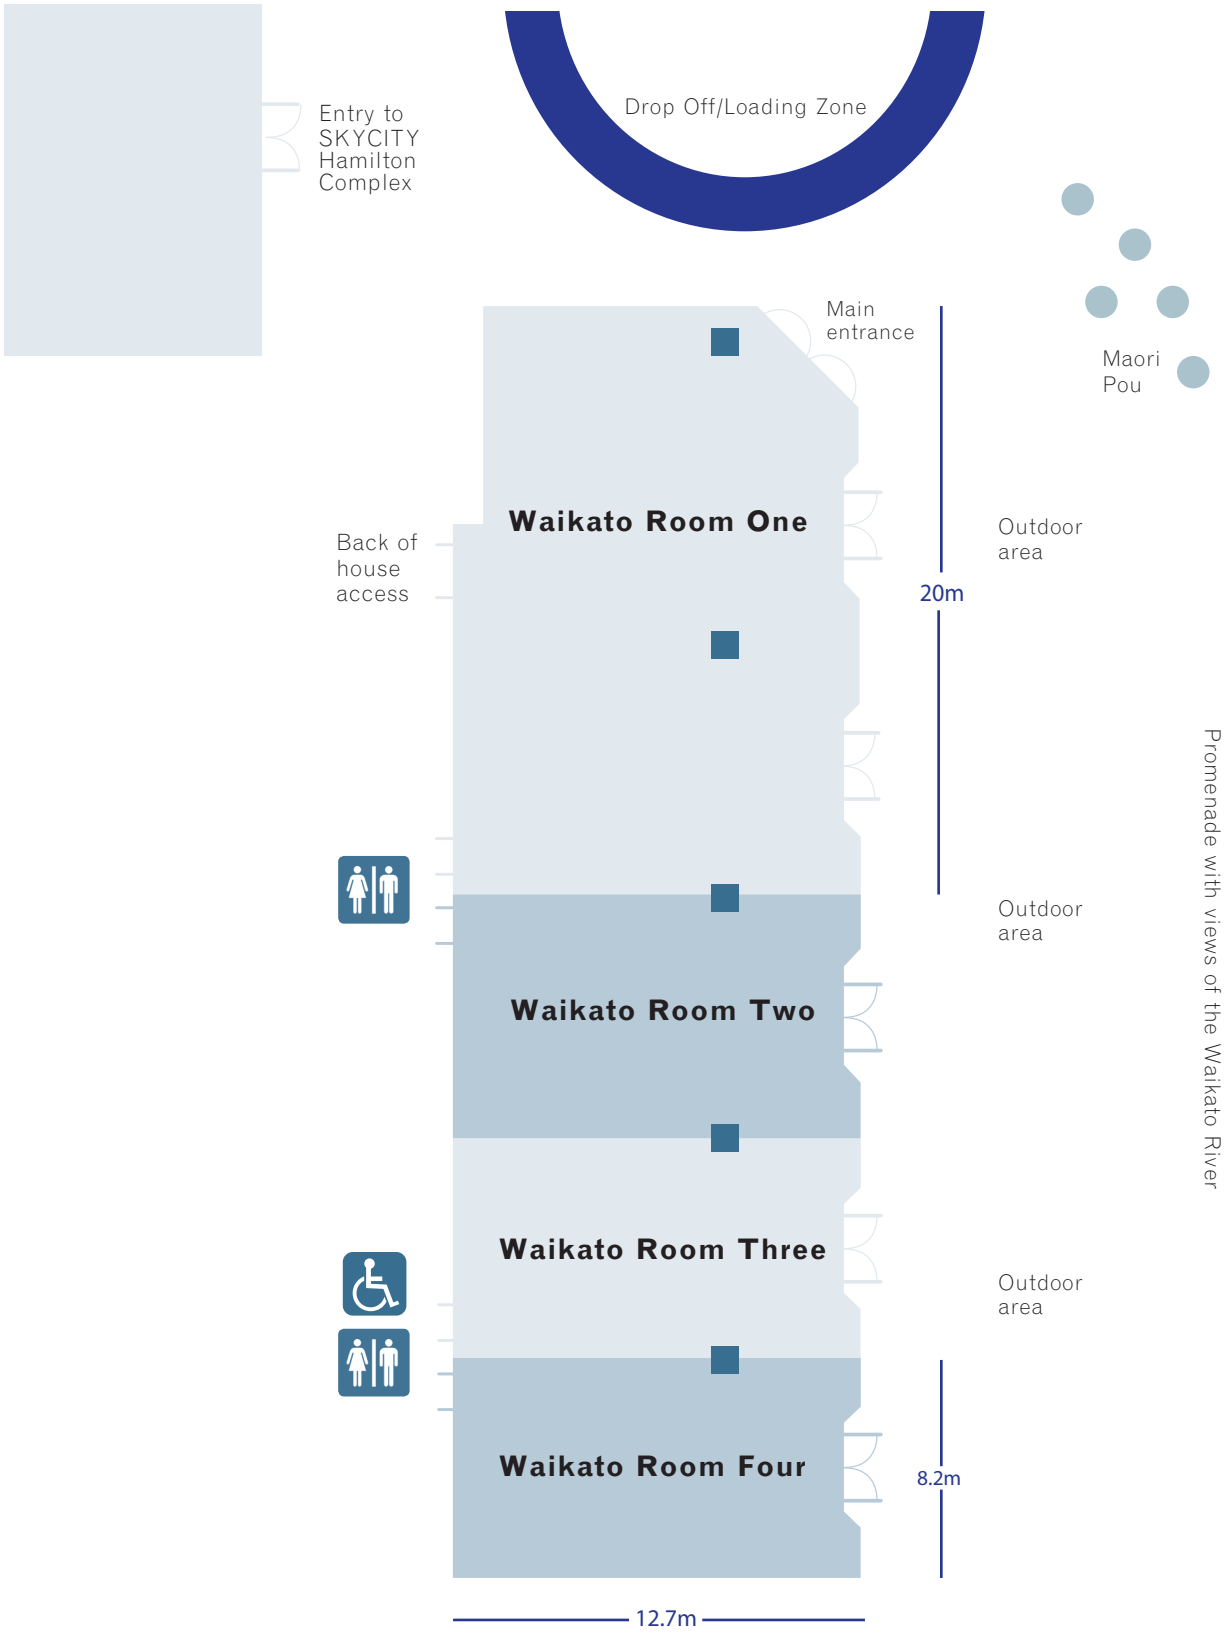

FUNCTION CENTRE ROOM LAYOUTS

Floor to ceiling measurement is 3.7m
Waikato Rooms Two, Three & Four all have the same width measurement of 8.2m
All four rooms combined measure 44.6m x 12.7